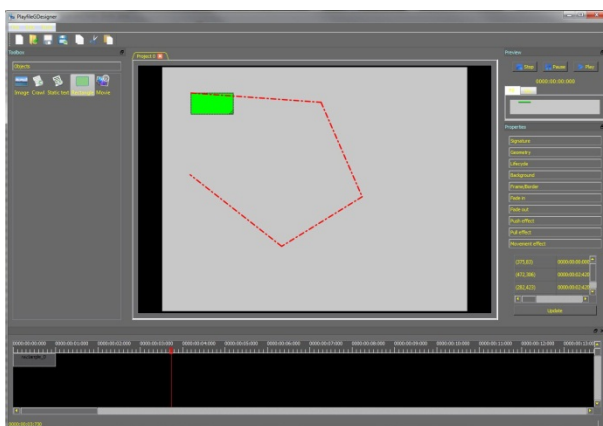

· Available in different configurations:

- SD single & multichannel
- SD/HD single channel
- HD single & multichannel

Local/remote storage size can be configured independently of the configuration

The Playout system has the following features:

- web-based configuration
- frame-accurate synchronized control of external devices through protocols:
  - Louth - Sony 422 - Firewire - GPI
- routers
  - Elpro - Vikinx - Evertx - Kramer - Blackmagic
- supported video outputs:
  - HD - SDI
- supported file-sharing protocols:
  - CIFS (windows sharing)
  - ftp
- local and/or remote storage (NAS, SAN)
- supported audio/video formats:
  - uncompressed
  - MPEG-2
  - MPEG-4
  - MXF
  - Windows Media Video
  - H264
  - VC1
- MSWindows, Linux or Embedded Operating System
- Overlay of text/logo/date/time
- Overlay of graphics
- Synchronized playout of external data sources (e.g., SDI ancillary data, GPI, RS-322/RS-422, GPS, SMPTE clock)
- SNMP compliance for centralized monitoring
- frame-accurate playout of several network-connected playout devices
- optional support of multitouch input devices
- Streaming Simulcast di tutti i canali

Graphic application embedded